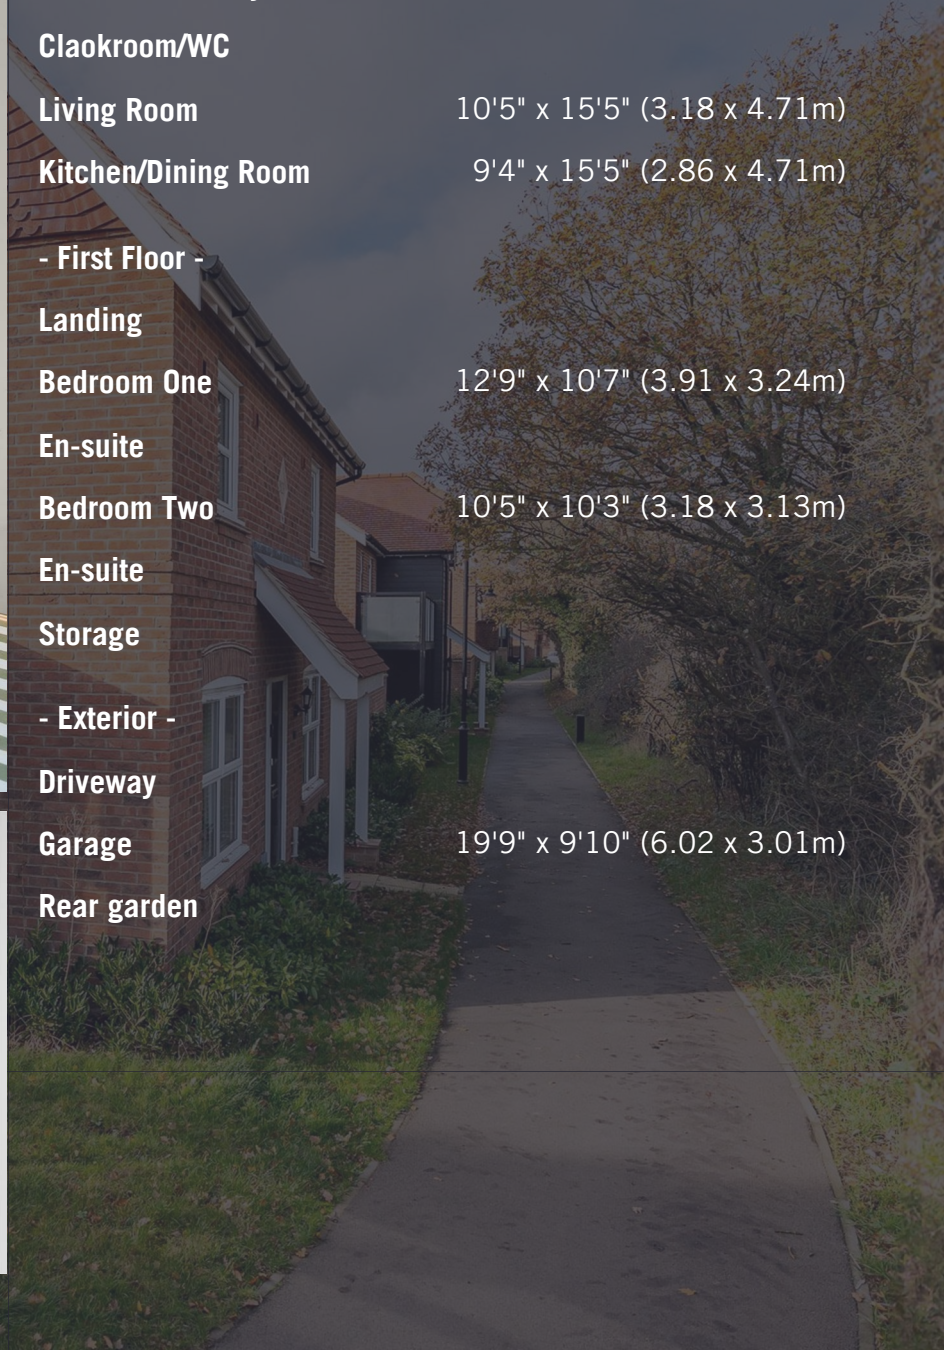

Accommodation:

The attractive double-fronted façade, complete with a canopied porch and box bay window, sets a warm and inviting tone on arrival. Inside, the dual-aspect living room is flooded with natural light and features a second box bay window, creating a bright and versatile space. The sleek kitchen/dining room is fitted with a comprehensive range of base and eye-level units and integrated AEG appliances, offering both practicality and modern elegance. A generous cloakroom/WC completes the ground floor.

Exterior:

The rear garden has been thoughtfully landscaped and upgraded by the current owners to create an attractive, low-maintenance outdoor space. The property additionally benefits from a garage and an extra parking space, providing parking for two vehicles.

Landing

Bedroom One

12'9" x 10'7" (3.91 x 3.24m)

En-suite

Bedroom Two

10'5" x 10'3" (3.18 x 3.13m)

En-suite

Storage

- Exterior -

Driveway

Garage

19'9" x 9'10" (6.02 x 3.01m)

Rear garden

SIMPLY HOMES

115 Fore Street | Hertford | SG14 1AS | 01992 558 557 | sales@simply-homes.co.uk | simply-homes.co.uk | Find us on